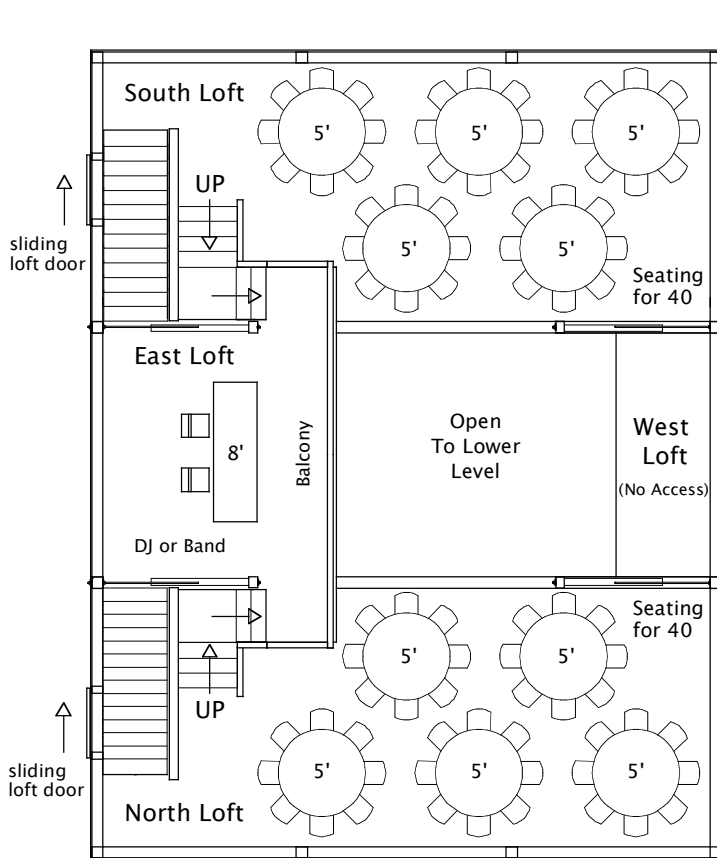

Table Layout: Wedding / Reception

Seating Capacity: 230

BARN PLAN: UPPER LOFTS

Exploration Acres has the following items available:
 200 - metal folding chairs
 18 - 8' folding tables
 9 - 6' folding tables
 You must rent more tables and chairs if needed

BARN PLAN: GROUND LEVEL

Table Layout: Wedding / Reception

Seating Capacity: 266

BARN PLAN: UPPER LOFTS

Exploration Acres has the following items available:
 200 - metal folding chairs
 18 - 8' folding tables
 9 - 6' folding tables
 You must rent more tables and chairs if needed

BARN PLAN: GROUND LEVEL

Table Layout: Wedding / Reception

Seating Capacity: 248

BARN PLAN: UPPER LOFTS

Exploration Acres has the following items available:
 200 - metal folding chairs
 18 - 8' folding tables
 9 - 6' folding tables
 We do not have round tables. You must rent additional tables if needed.

BARN PLAN: GROUND LEVEL

The Barn at Exploration Acres

BARN PLAN: UPPER LOFTS

BARN PLAN: GROUND LEVEL