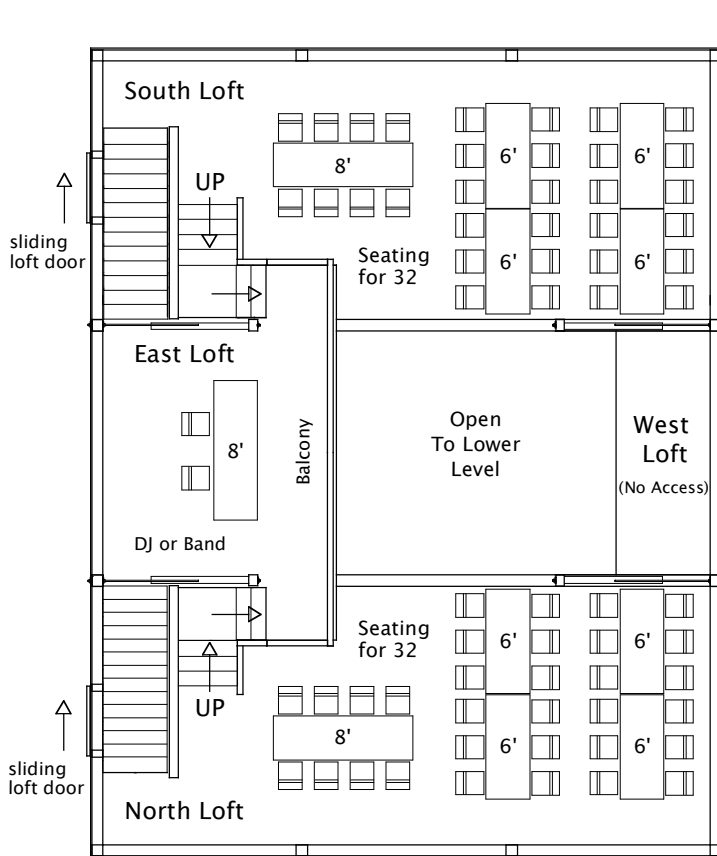

Table Layout: Wedding / Reception

Seating Capacity: 230

BARN PLAN: UPPER LOFTS

Exploration Acres has the following items available:
 200 - metal folding chairs
 18 - 8' folding tables
 9 - 6' folding tables
 You must rent more tables and chairs if needed

BARN PLAN: GROUND LEVEL

Table Layout: Wedding / Reception

Seating Capacity: 266

BARN PLAN: UPPER LOFTS

Exploration Acres has the following items available:
 200 - metal folding chairs
 18 - 8' folding tables
 9 - 6' folding tables
 You must rent more tables and chairs if needed

BARN PLAN: GROUND LEVEL

Table Layout: Wedding / Reception

Seating Capacity: 248

BARN PLAN: UPPER LOFTS

Exploration Acres has the following items available:
 200 - metal folding chairs
 18 - 8' folding tables
 9 - 6' folding tables
 We do not have round tables. You must rent additional tables if needed.

BARN PLAN: GROUND LEVEL

The Barn at Exploration Acres

BARN PLAN: UPPER LOFTS

BARN PLAN: GROUND LEVEL