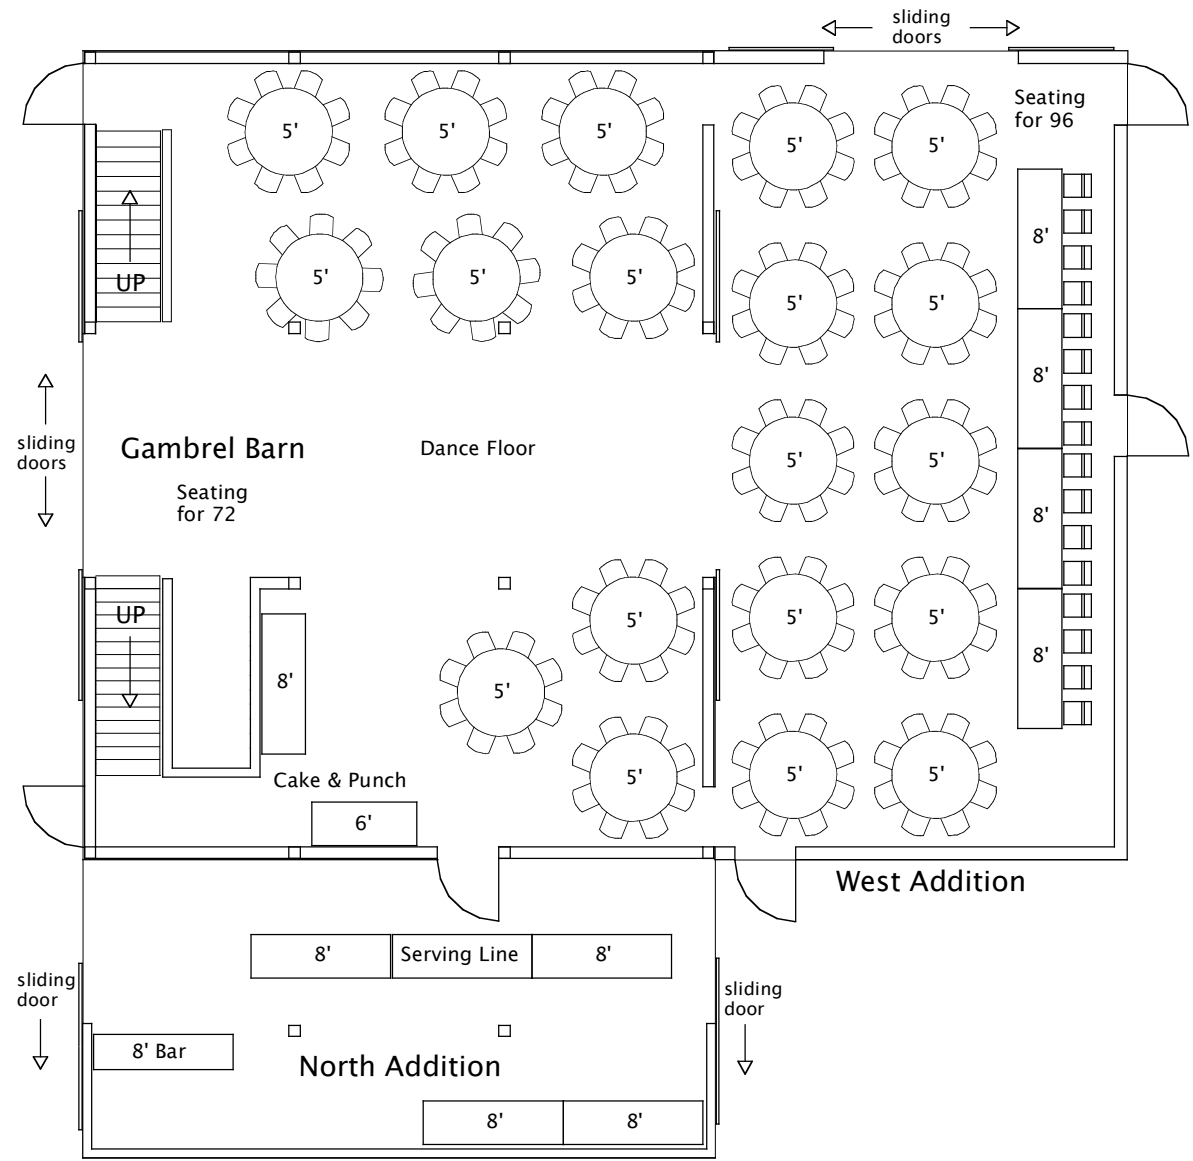

Table Layout: Wedding / Reception

Seating Capacity: 230

BARN PLAN: UPPER LOFTS

Exploration Acres has the following items available:
 200 - metal folding chairs
 18 - 8' folding tables
 9 - 6' folding tables
 You must rent more tables and chairs if needed

BARN PLAN: GROUND LEVEL

Table Layout: Wedding / Reception

Seating Capacity: 266

BARN PLAN: UPPER LOFTS

Exploration Acres has the following items available:
 200 - metal folding chairs
 18 - 8' folding tables
 9 - 6' folding tables
 You must rent more tables and chairs if needed

BARN PLAN: GROUND LEVEL

Table Layout: Wedding / Reception

Seating Capacity: 248

BARN PLAN: UPPER LOFTS

Exploration Acres has the following items available:
 200 - metal folding chairs
 18 - 8' folding tables
 9 - 6' folding tables
 We do not have round tables. You must rent additional tables if needed.

BARN PLAN: GROUND LEVEL

The Barn at Exploration Acres

BARN PLAN: UPPER LOFTS

BARN PLAN: GROUND LEVEL