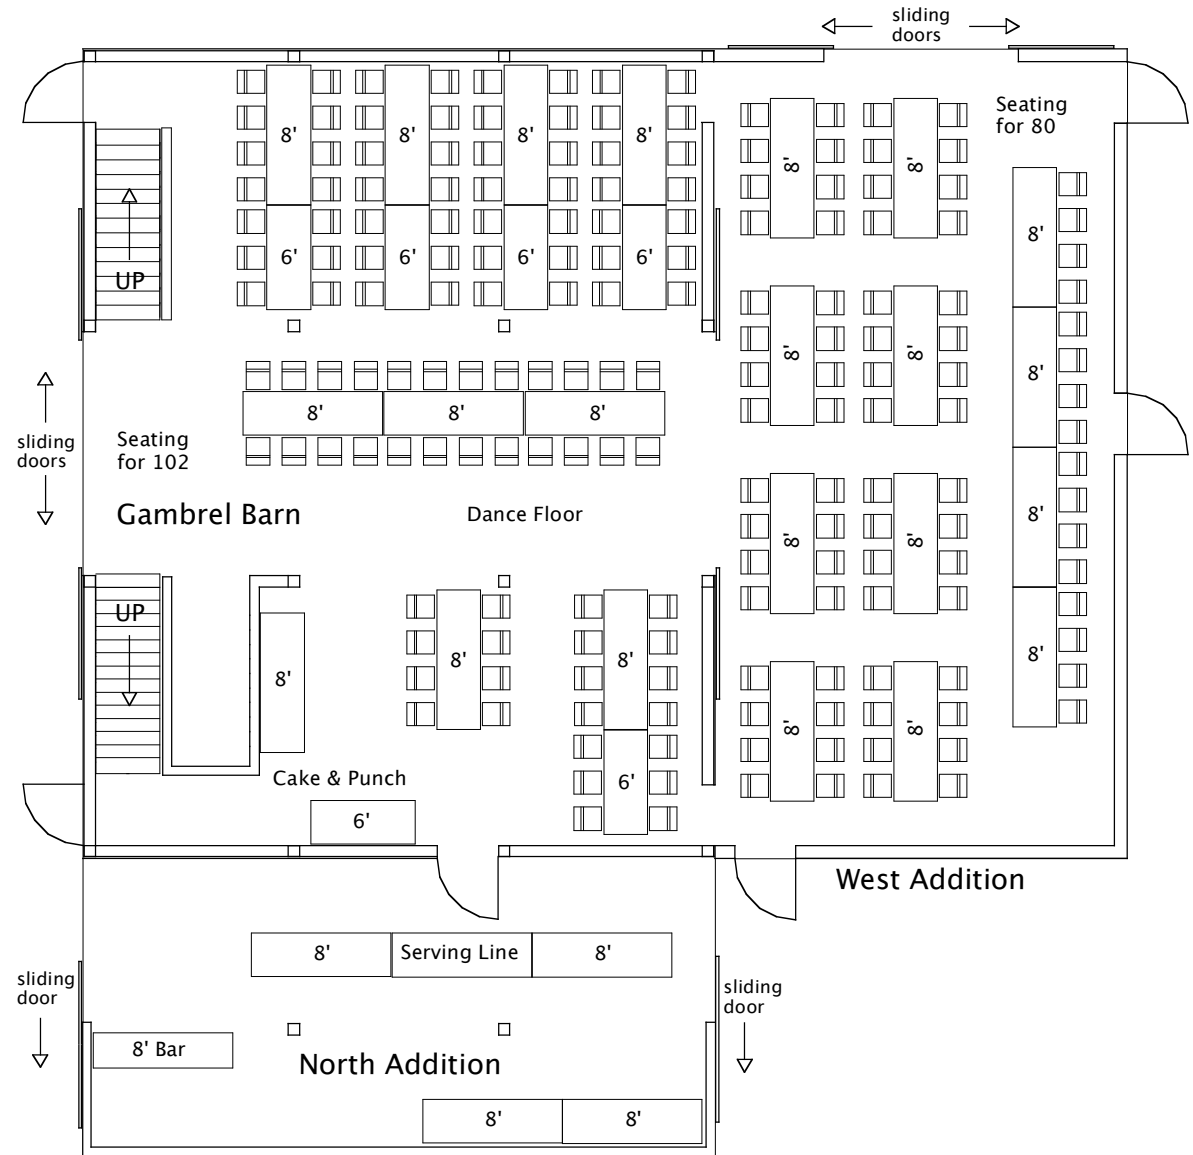

Table Layout: Wedding / Reception

Seating Capacity: 230

BARN PLAN: UPPER LOFTS

Exploration Acres has the following items available:
 200 - metal folding chairs
 18 - 8' folding tables
 9 - 6' folding tables
 You must rent more tables and chairs if needed

BARN PLAN: GROUND LEVEL

Table Layout: Wedding / Reception

Seating Capacity: 266

BARN PLAN: UPPER LOFTS

Exploration Acres has the following items available:
 200 - metal folding chairs
 18 - 8' folding tables
 9 - 6' folding tables
 You must rent more tables and chairs if needed

BARN PLAN: GROUND LEVEL

Table Layout: Wedding / Reception

Seating Capacity: 248

BARN PLAN: UPPER LOFTS

Exploration Acres has the following items available:
 200 - metal folding chairs
 18 - 8' folding tables
 9 - 6' folding tables
 We do not have round tables. You must rent additional tables if needed.

BARN PLAN: GROUND LEVEL

The Barn at Exploration Acres

BARN PLAN: UPPER LOFTS

BARN PLAN: GROUND LEVEL