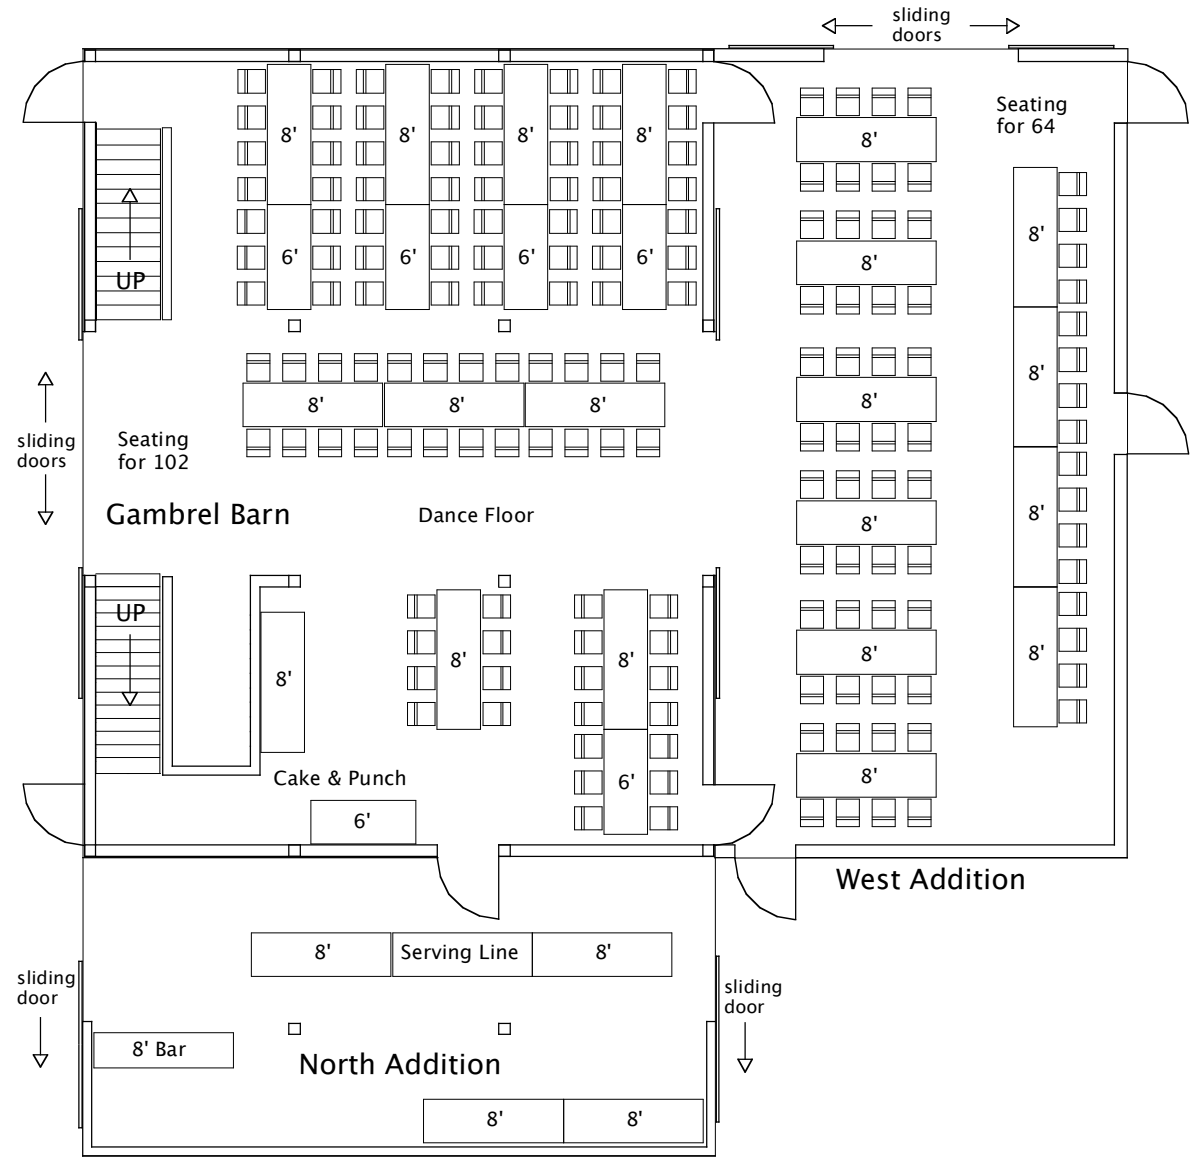

Table Layout: Wedding / Reception

Seating Capacity: 230

BARN PLAN: UPPER LOFTS

Exploration Acres has the following items available:
 200 - metal folding chairs
 18 - 8' folding tables
 9 - 6' folding tables
 You must rent more tables and chairs if needed

BARN PLAN: GROUND LEVEL

Table Layout: Wedding / Reception

Seating Capacity: 266

BARN PLAN: UPPER LOFTS

Exploration Acres has the following items available:
 200 - metal folding chairs
 18 - 8' folding tables
 9 - 6' folding tables
 You must rent more tables and chairs if needed

BARN PLAN: GROUND LEVEL

Table Layout: Wedding / Reception

Seating Capacity: 248

BARN PLAN: UPPER LOFTS

Exploration Acres has the following items available:
 200 - metal folding chairs
 18 - 8' folding tables
 9 - 6' folding tables
 We do not have round tables. You must rent additional tables if needed.

BARN PLAN: GROUND LEVEL

The Barn at Exploration Acres

BARN PLAN: UPPER LOFTS

BARN PLAN: GROUND LEVEL