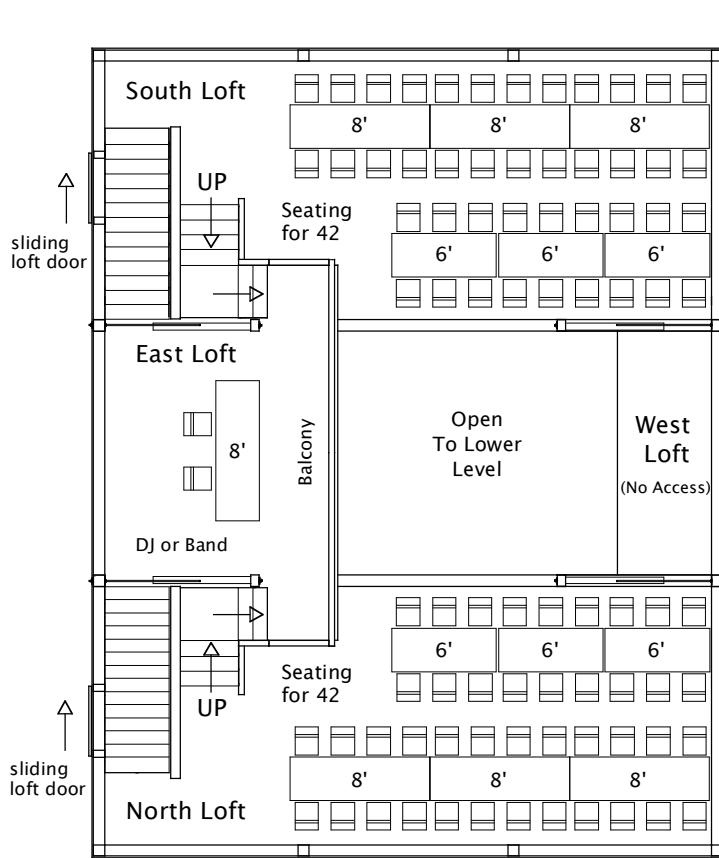

Table Layout: Wedding / Reception

Seating Capacity: 230

BARN PLAN: UPPER LOFTS

Exploration Acres has the following items available:
 200 - metal folding chairs
 18 - 8' folding tables
 9 - 6' folding tables
 You must rent more tables and chairs if needed

BARN PLAN: GROUND LEVEL

Table Layout: Wedding / Reception

Seating Capacity: 266

BARN PLAN: UPPER LOFTS

Exploration Acres has the following items available:
 200 - metal folding chairs
 18 - 8' folding tables
 9 - 6' folding tables
 You must rent more tables and chairs if needed

BARN PLAN: GROUND LEVEL

Table Layout: Wedding / Reception

Seating Capacity: 248

BARN PLAN: UPPER LOFTS

Exploration Acres has the following items available:
 200 - metal folding chairs
 18 - 8' folding tables
 9 - 6' folding tables
 We do not have round tables. You must rent additional tables if needed.

BARN PLAN: GROUND LEVEL

The Barn at Exploration Acres

BARN PLAN: UPPER LOFTS

BARN PLAN: GROUND LEVEL