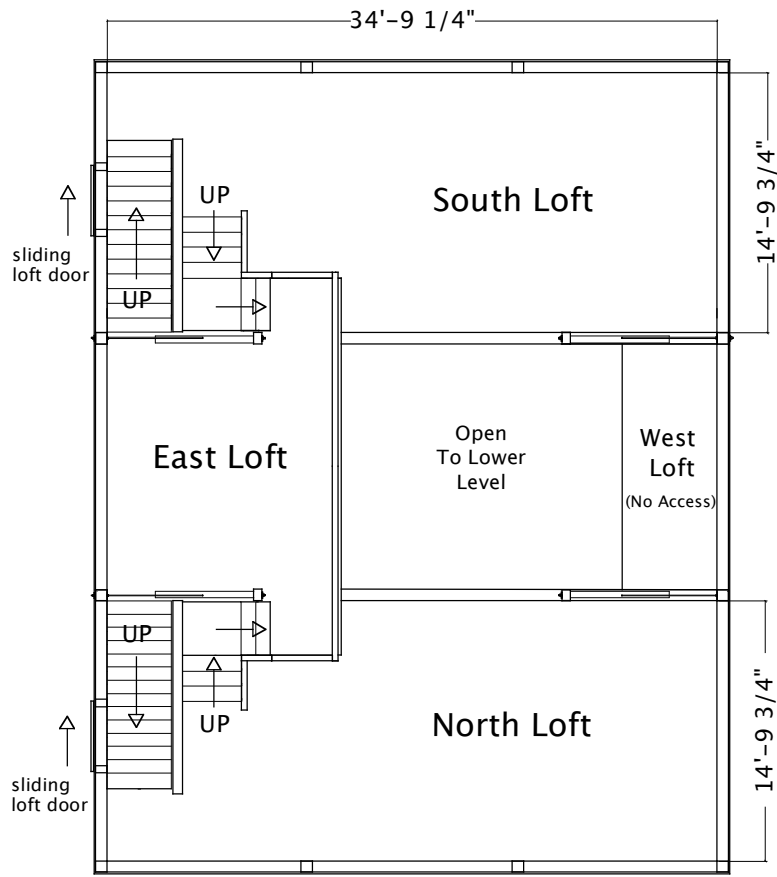

Table Layout: Wedding / Reception

Seating Capacity: 230

BARN PLAN: UPPER LOFTS

Exploration Acres has the following items available:
 200 - metal folding chairs
 18 - 8' folding tables
 9 - 6' folding tables
 You must rent more tables and chairs if needed

BARN PLAN: GROUND LEVEL

Table Layout: Wedding / Reception

Seating Capacity: 266

BARN PLAN: UPPER LOFTS

Exploration Acres has the following items available:
 200 - metal folding chairs
 18 - 8' folding tables
 9 - 6' folding tables
 You must rent more tables and chairs if needed

BARN PLAN: GROUND LEVEL

Table Layout: Wedding / Reception

Seating Capacity: 248

BARN PLAN: UPPER LOFTS

Exploration Acres has the following items available:
 200 - metal folding chairs
 18 - 8' folding tables
 9 - 6' folding tables
 We do not have round tables. You must rent additional tables if needed.

BARN PLAN: GROUND LEVEL

The Barn at Exploration Acres

BARN PLAN: UPPER LOFTS

BARN PLAN: GROUND LEVEL