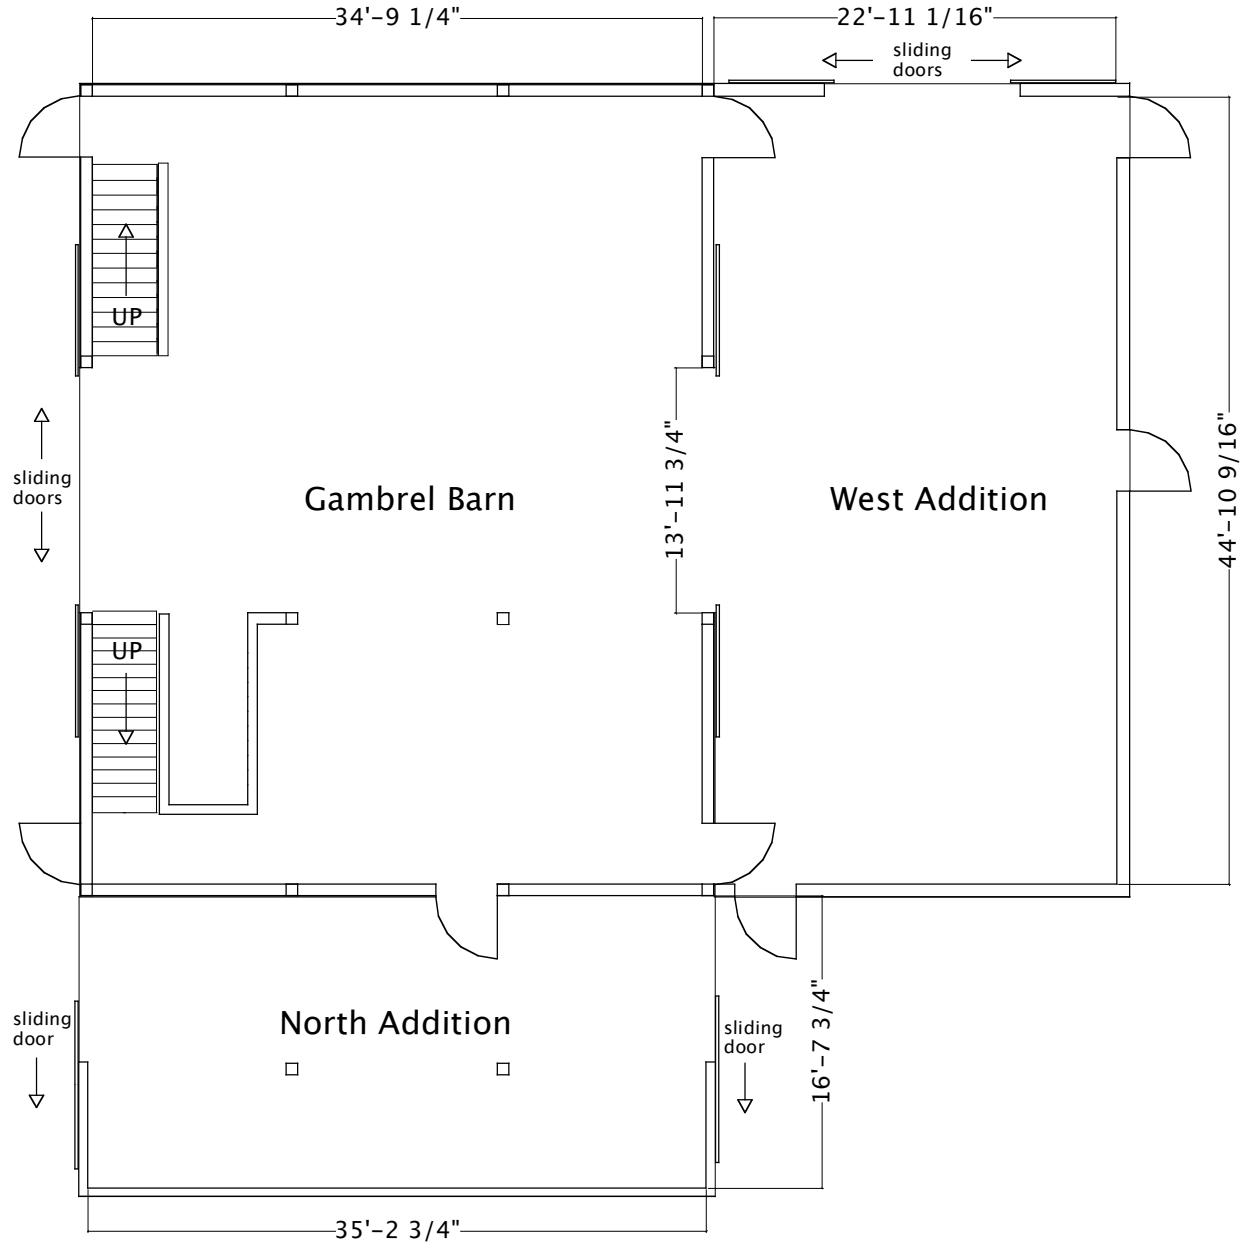

Table Layout: Wedding / Reception

Seating Capacity: 230

BARN PLAN: UPPER LOFTS

Exploration Acres has the following items available:
 200 - metal folding chairs
 18 - 8' folding tables
 9 - 6' folding tables
 You must rent more tables and chairs if needed

BARN PLAN: GROUND LEVEL

Table Layout: Wedding / Reception

Seating Capacity: 266

BARN PLAN: UPPER LOFTS

Exploration Acres has the following items available:
 200 - metal folding chairs
 18 - 8' folding tables
 9 - 6' folding tables
 You must rent more tables and chairs if needed

BARN PLAN: GROUND LEVEL

Table Layout: Wedding / Reception

Seating Capacity: 248

BARN PLAN: UPPER LOFTS

Exploration Acres has the following items available:
 200 - metal folding chairs
 18 - 8' folding tables
 9 - 6' folding tables
 We do not have round tables. You must rent additional tables if needed.

BARN PLAN: GROUND LEVEL

The Barn at Exploration Acres

BARN PLAN: UPPER LOFTS

BARN PLAN: GROUND LEVEL