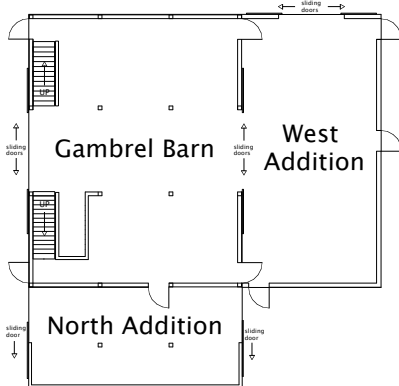

### South Loft (14' x 34')

People (42)

### West Addition (23' x 45')

People (64)

**North Addition is not available for barn parties**

## The Barn at Exploration Acres

PLAN: UPPER LOFTS

PLAN: GROUND LEVEL